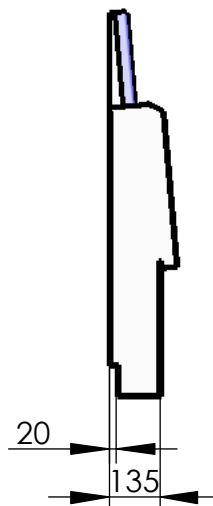

Model 117-43

Dialog

Threesome seat, floor mounted

total weight: 86 kg

recommended hole pattern