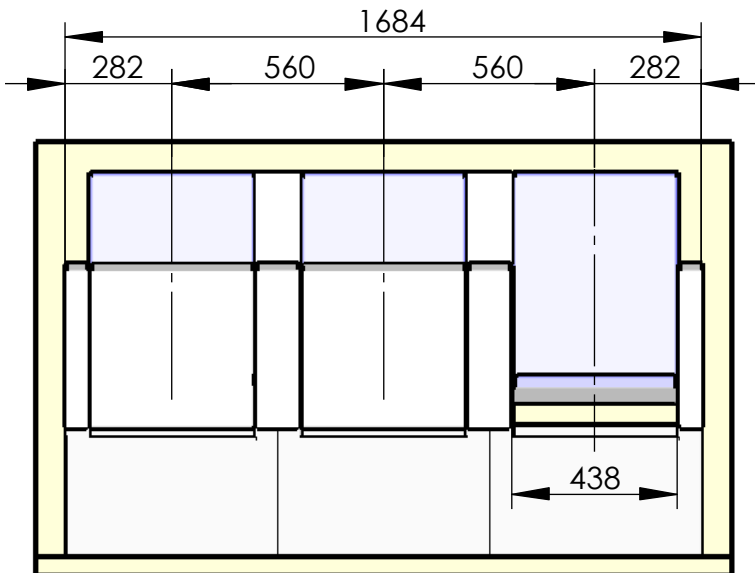

Model 117-43

Dialog

Threesome seat, floor mounted

total weight: 86 kg

recommended hole pattern