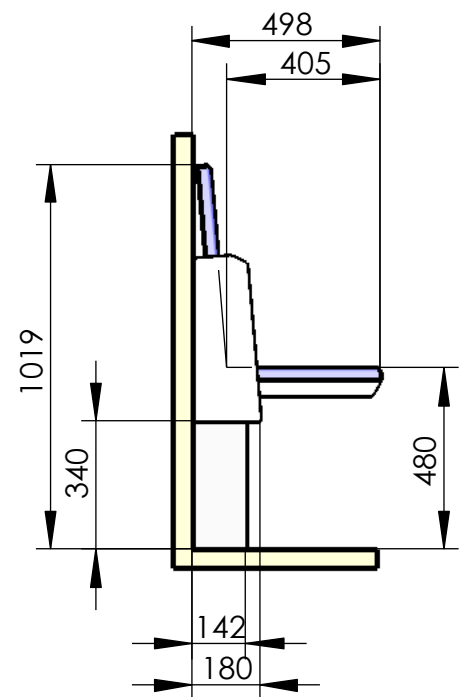

Model 117-43

Dialog

Threesome seat, floor mounted

total weight: 86 kg

recommended hole pattern