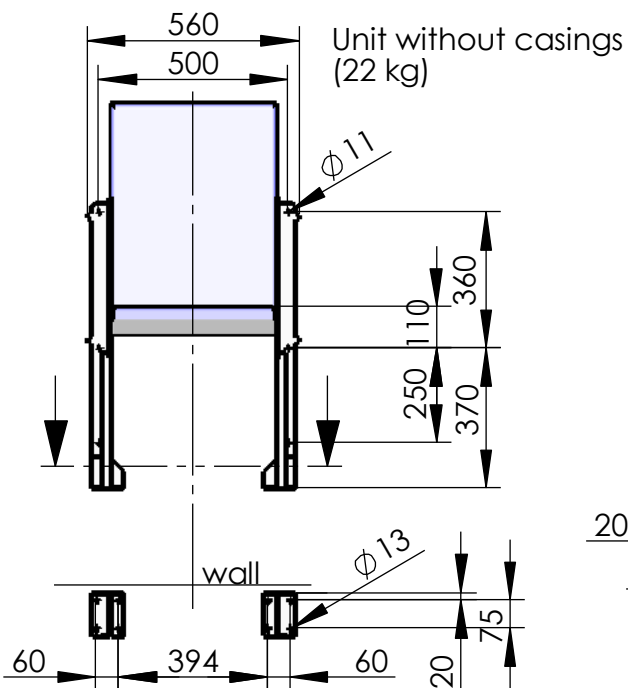

Model 117-43

Dialog

Threesome seat, floor mounted

total weight: 86 kg

recommended hole pattern