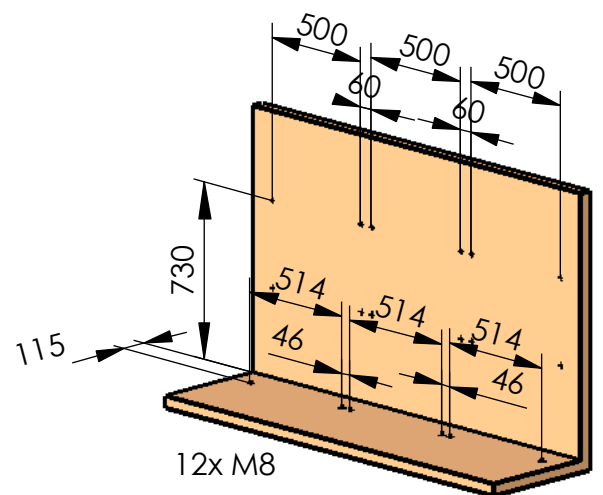

Model 117-43

Dialog

Threesome seat, floor mounted

total weight: 86 kg

recommended hole pattern