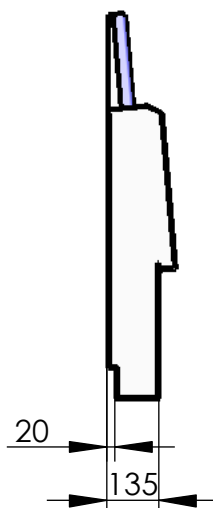

Model 117-44

Dialog

Foursome seat, floor mounted

total weight: 114 kg

recommended hole pattern