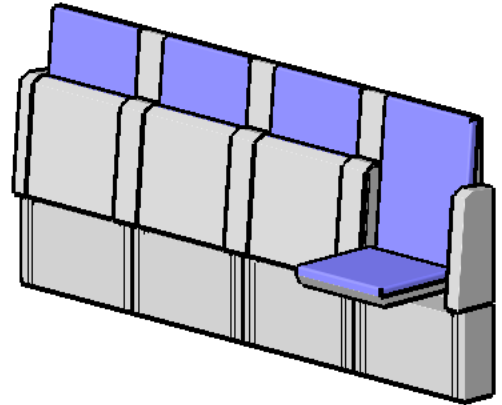

Model 117-44

Dialog

Foursome seat, floor mounted

total weight: 114 kg

recommended hole pattern