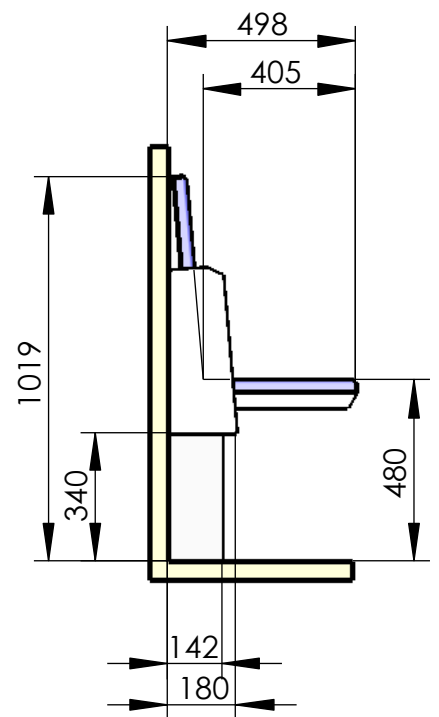

Model 117-44

Dialog

Foursome seat, floor mounted

total weight: 114 kg

recommended hole pattern