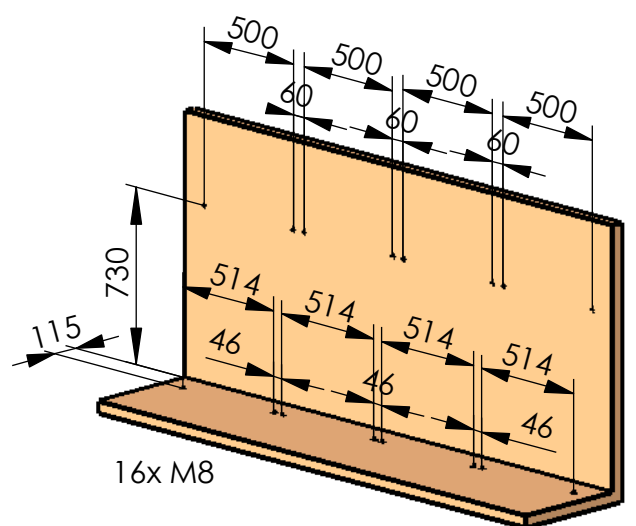

Model 117-44

Dialog

Foursome seat, floor mounted

total weight: 114 kg

recommended hole pattern