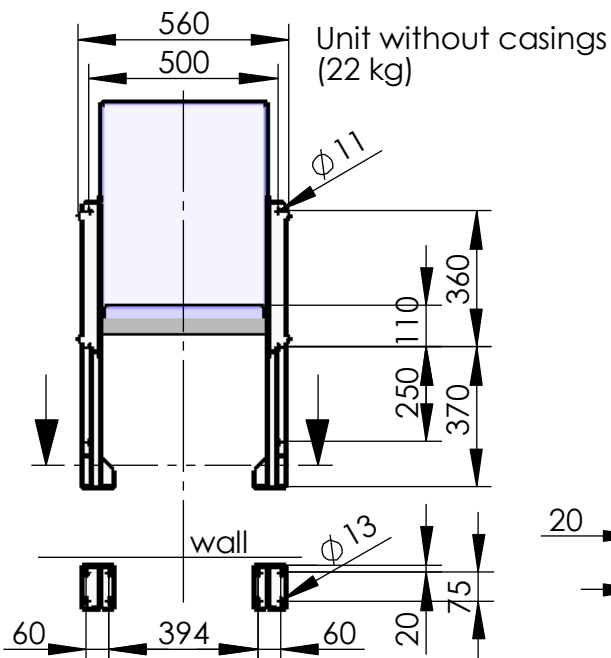

Model 117-44

Dialog

Foursome seat, floor mounted

total weight: 114 kg

recommended hole pattern