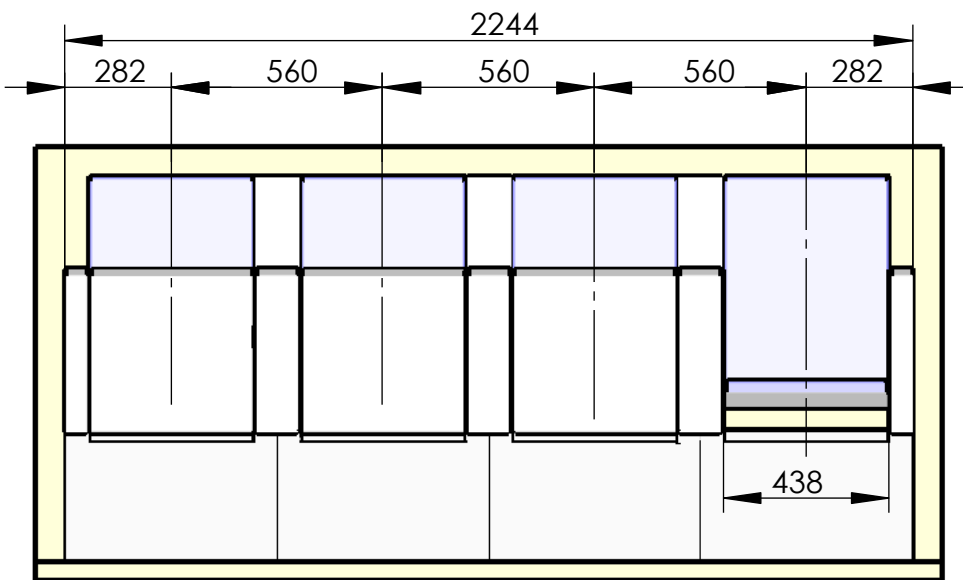

Model 117-44

Dialog

Foursome seat, floor mounted

total weight: 114 kg

recommended hole pattern