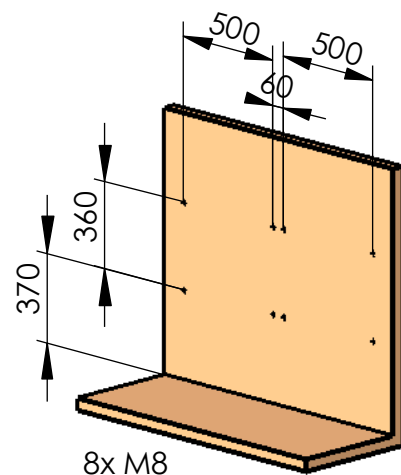

**Model 117-32**

**Dialog**

Twosome seat, wall mounted

total weight: 44 kg

recommended hole pattern