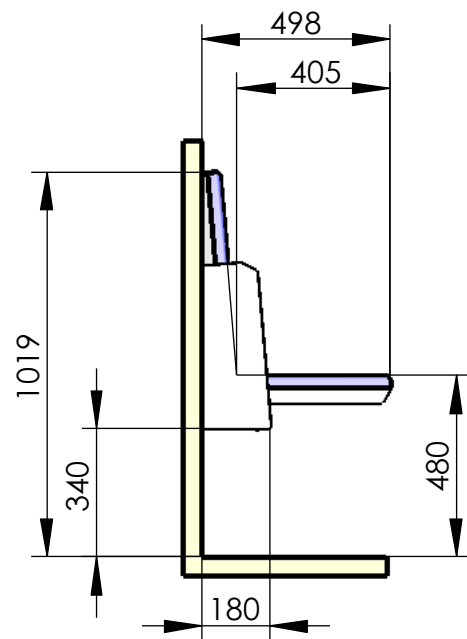

**Model 117-32**

**Dialog**

Twosome seat, wall mounted

total weight: 44 kg

recommended hole pattern