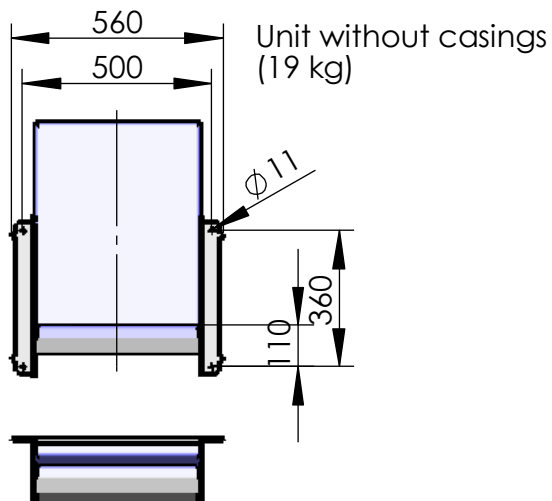

**Model 117-32**

**Dialog**

Twosome seat, wall mounted

total weight: 44 kg

recommended hole pattern