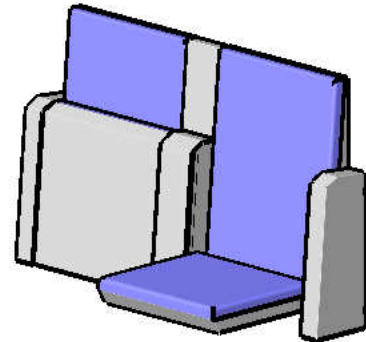

**Model 117-32**

**Dialog**

Twosome seat, wall mounted

total weight: 44 kg

recommended hole pattern