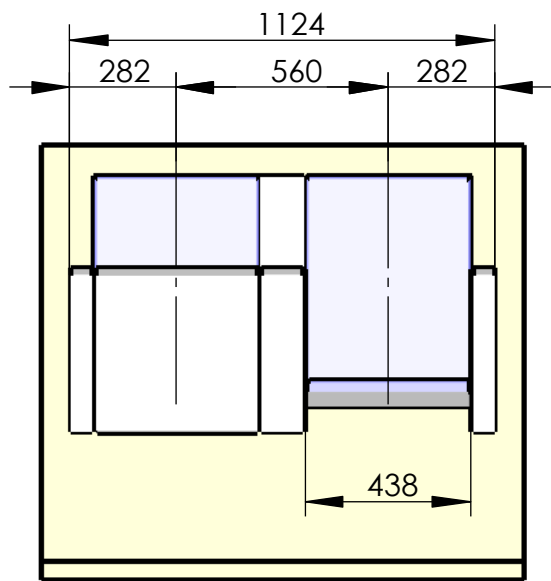

**Model 117-32**

**Dialog**

Twosome seat, wall mounted

total weight: 44 kg

recommended hole pattern