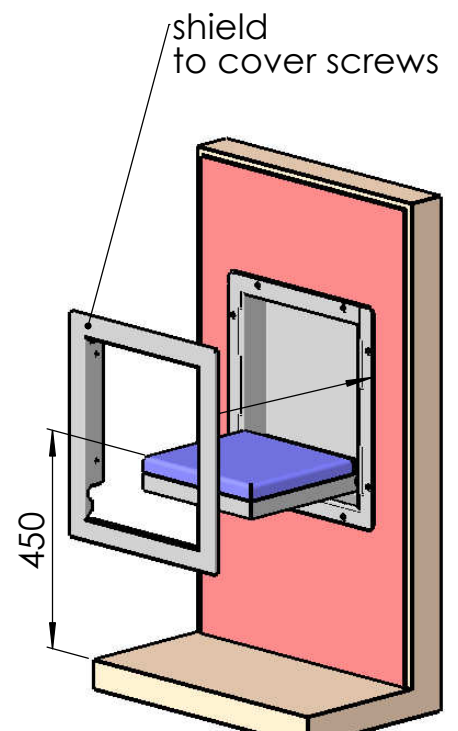

Model 123-12

Flush built-in fold down seat

as a replacement for damaged seats in special recesses

** depth of cut-out,
 incl. cladding: 63 mm