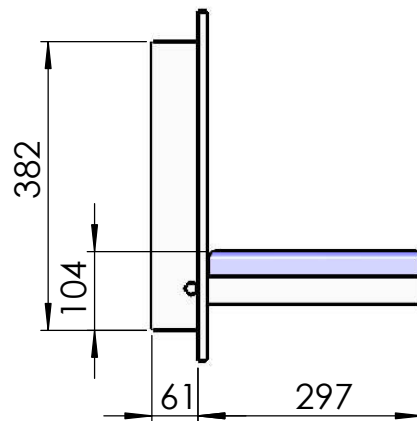

Model 123-12

Flush built-in fold down seat

as a replacement for damaged seats in special recesses

** depth of cut-out,
 incl. cladding: 63 mm