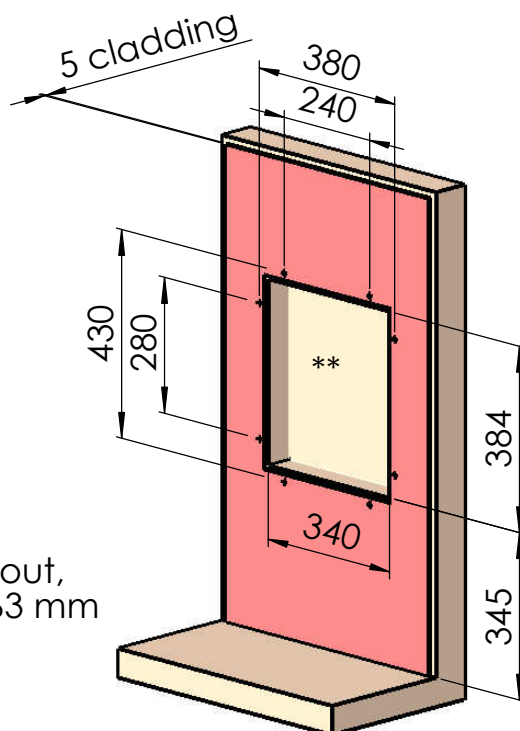

Model 123-12

Flush built-in fold down seat

as a replacement for damaged seats in special recesses

** depth of cut-out,
 incl. cladding: 63 mm