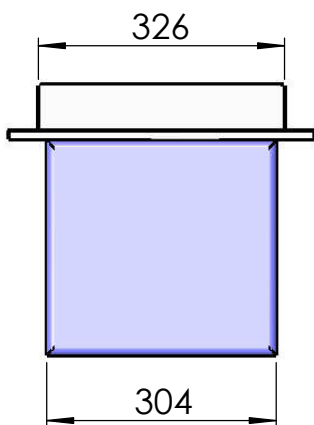

Model 123-12

Flush built-in fold down seat

as a replacement for damaged seats in special recesses

** depth of cut-out,
 incl. cladding: 63 mm