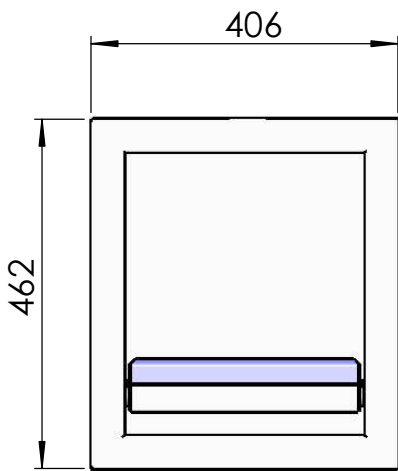

Model 123-12

Flush built-in fold down seat

as a replacement for damaged seats in special recesses

** depth of cut-out,
 incl. cladding: 63 mm