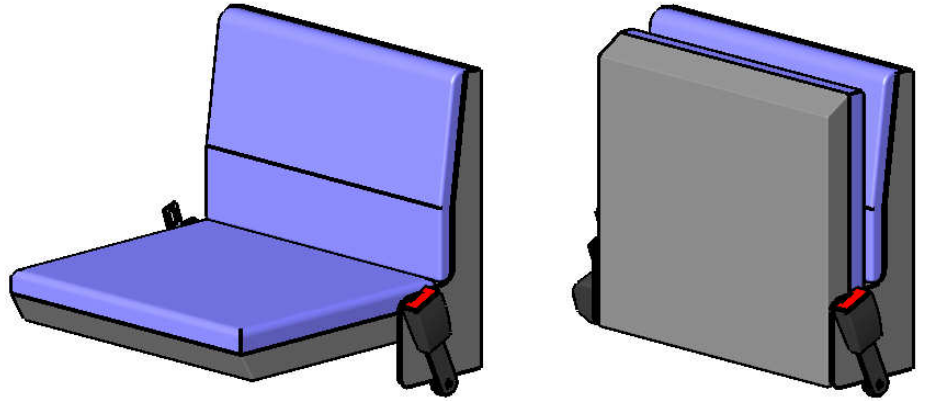

**Model 007-94**

**Fold down seat with low back rest**

with fixing points for seatbelt (2-point-seatbelt per request)

Holes are behind the detachable cushion of the back rest

recommended hole pattern