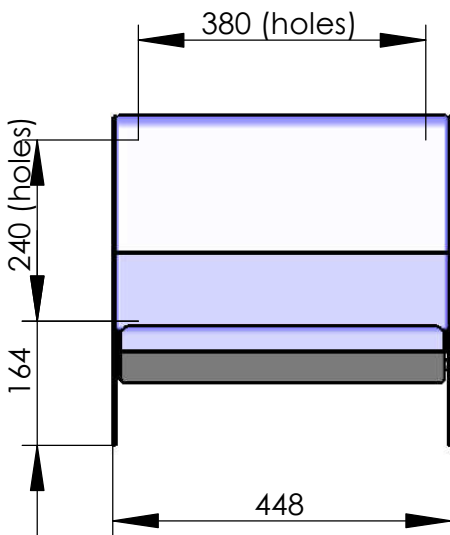

**Model 007-94**

**Fold down seat with low back rest**

with fixing points for seatbelt (2-point-seatbelt per request)

Holes are behind the detachable cushion of the back rest

recommended hole pattern