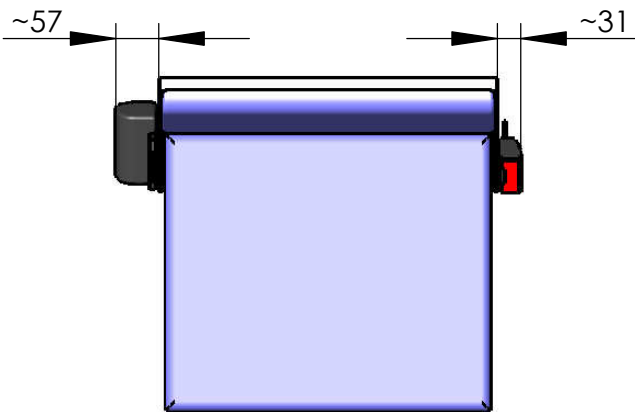

**Model 007-94**

**Fold down seat with low back rest**

with fixing points for seatbelt (2-point-seatbelt per request)

Holes are behind the detachable cushion of the back rest

recommended hole pattern