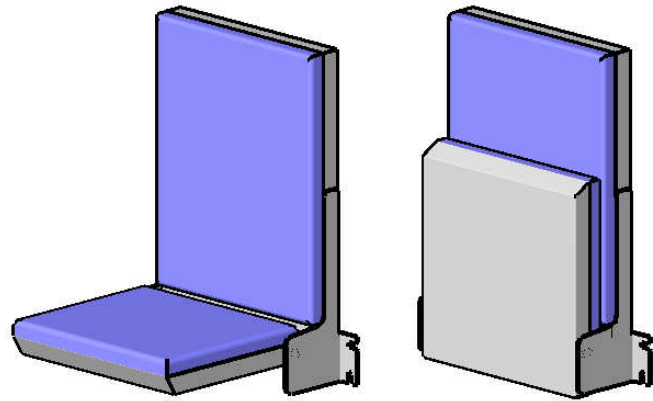

Model 007-99
Fold down seat with edge-gated screw connection
 with straight back rest

Ansicht von hinten