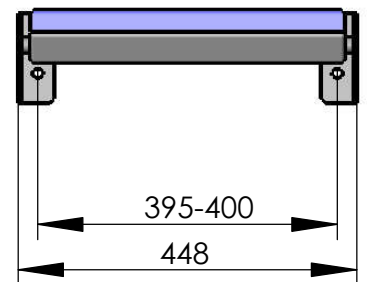

Model 090-42
Fold down seat without back rest
 with lock
padlock is not included

seating area is locked
 in this position

recommended hole pattern