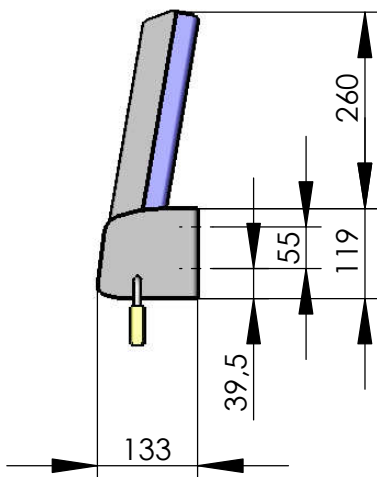

Model 090-42
Fold down seat without back rest
 with lock
padlock is not included

seating area is locked
 in this position

recommended hole pattern