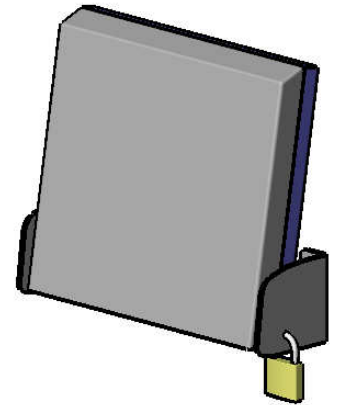

Model 090-42
Fold down seat without back rest
 with lock
padlock is not included

seating area is locked
 in this position

recommended hole pattern