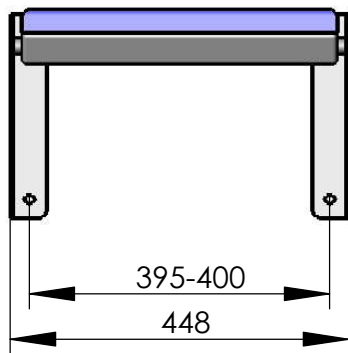

Model 090-51

Fold down seat without back rest

with high wall brackets and bump stop for resting position

recommended hole pattern