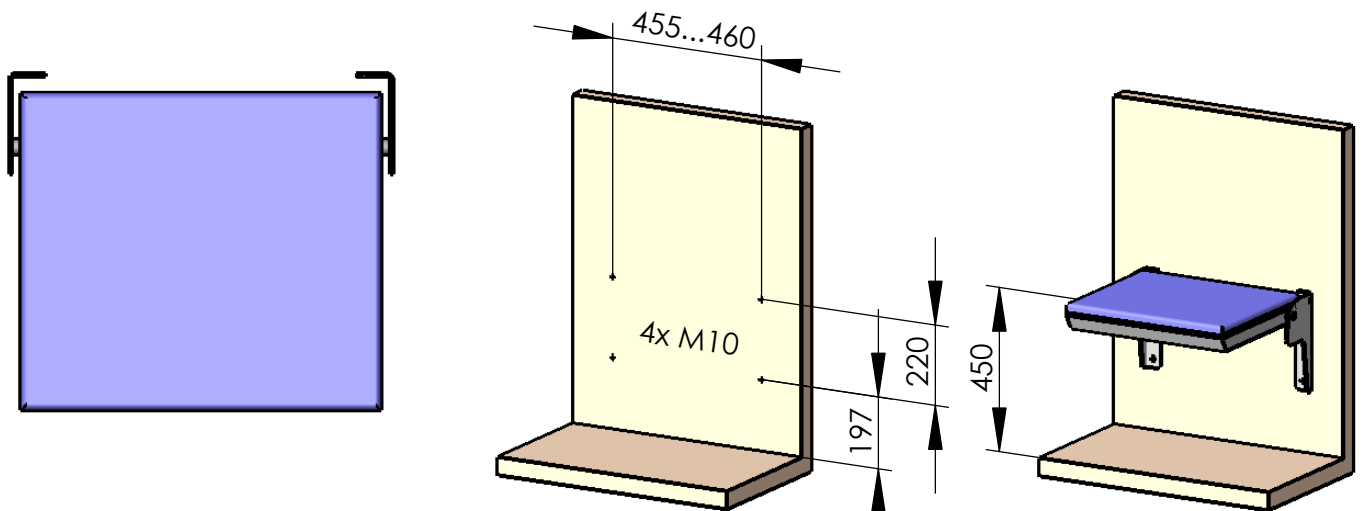

Model 120-07

Fold down seat without back rest, "XXL"
 suitable for persons with a weight up to 250 kg

recommended hole pattern