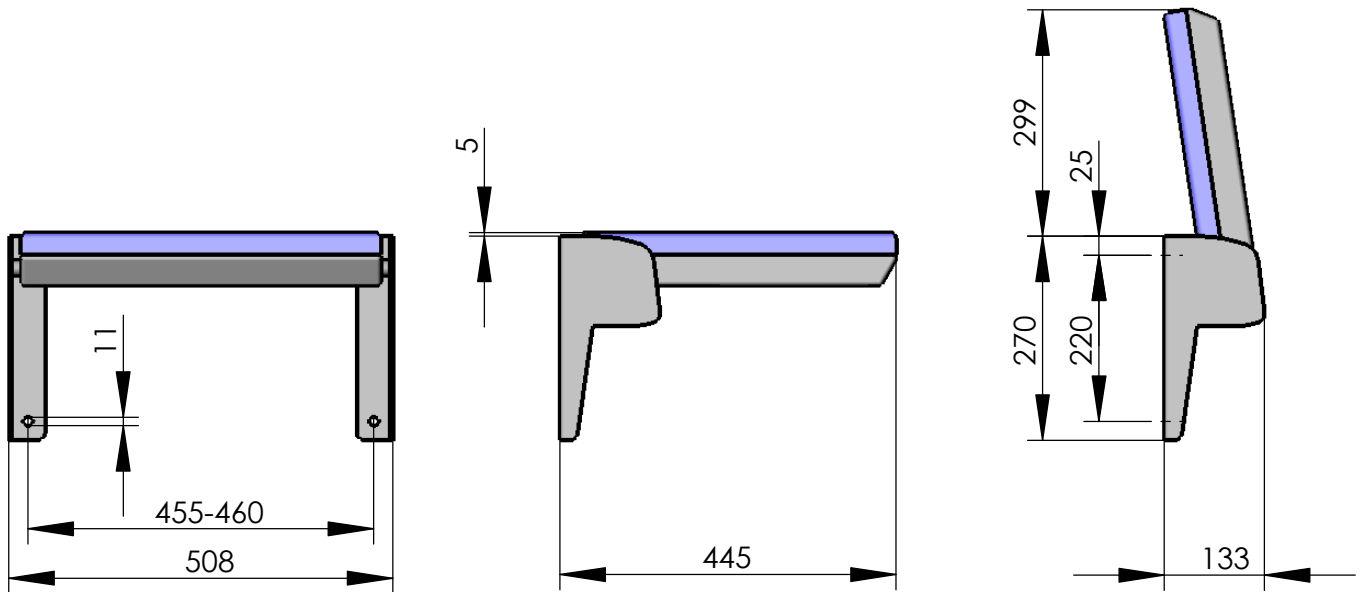

Model 120-07

Fold down seat without back rest, "XXL"
 suitable for persons with a weight up to 250 kg

recommended hole pattern