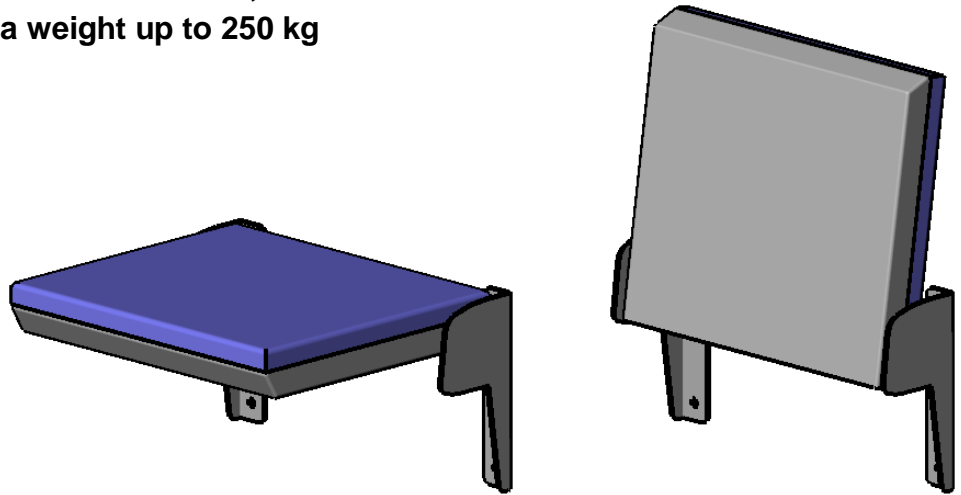

Model 120-07

Fold down seat without back rest, "XXL"
 suitable for persons with a weight up to 250 kg

recommended hole pattern