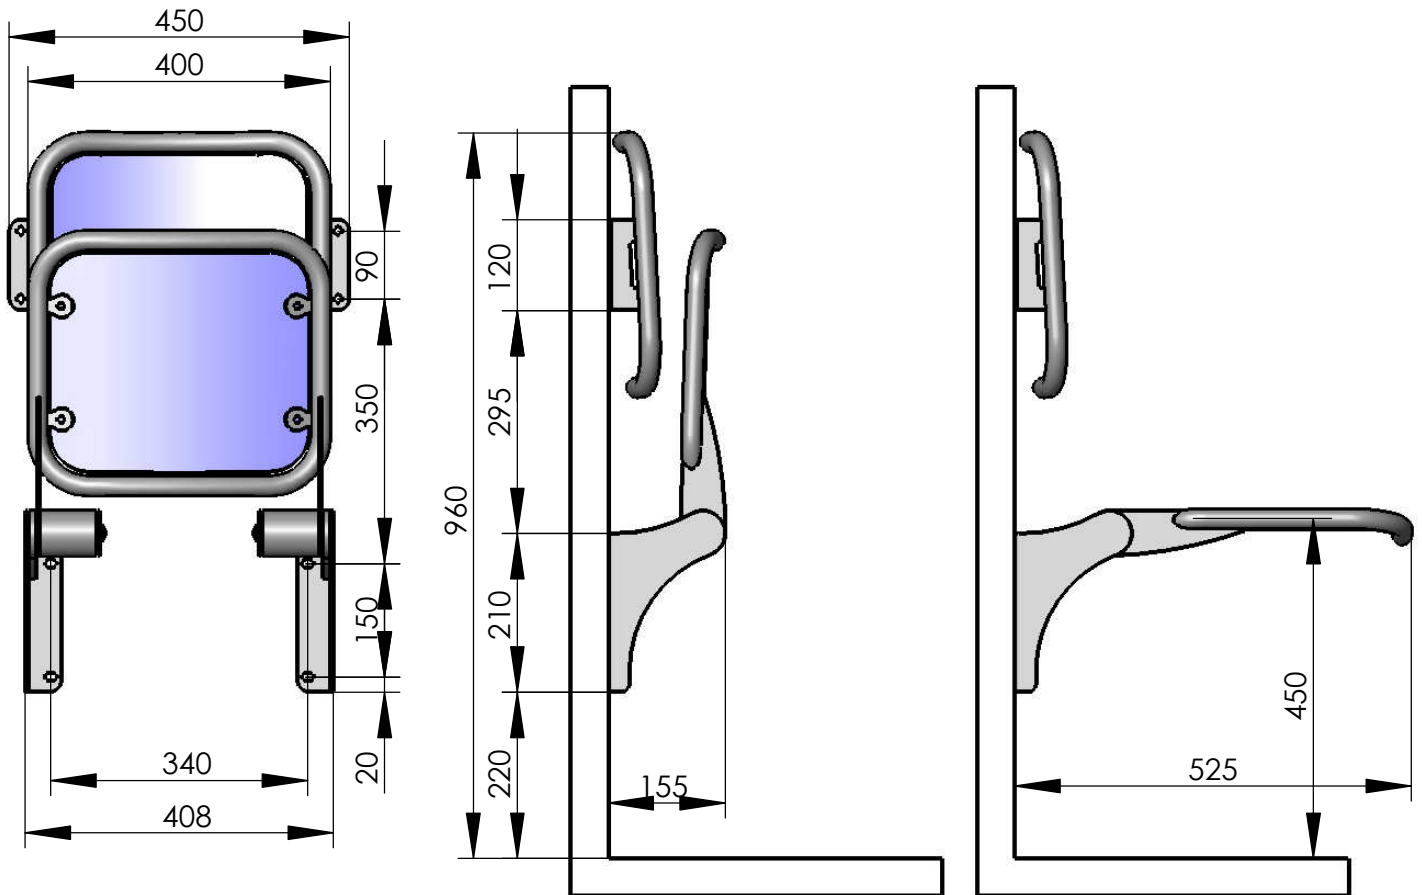

Model 119-06

Fold down seat Palati with smooth aluminium sitting surface and back rest wall mounted

recommended hole pattern