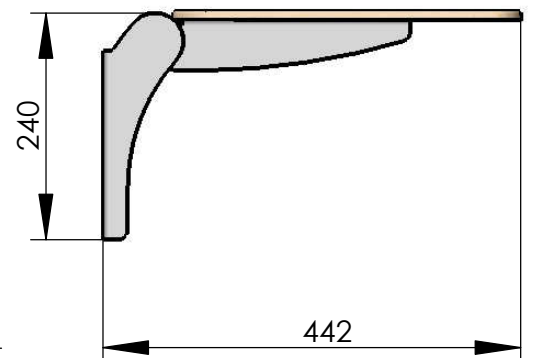

Model 007-82
Folding seat fitting
 wall mounted

example for
 your own
 sitting surface

* variable dimensions,
 depending on your own
 sitting surface