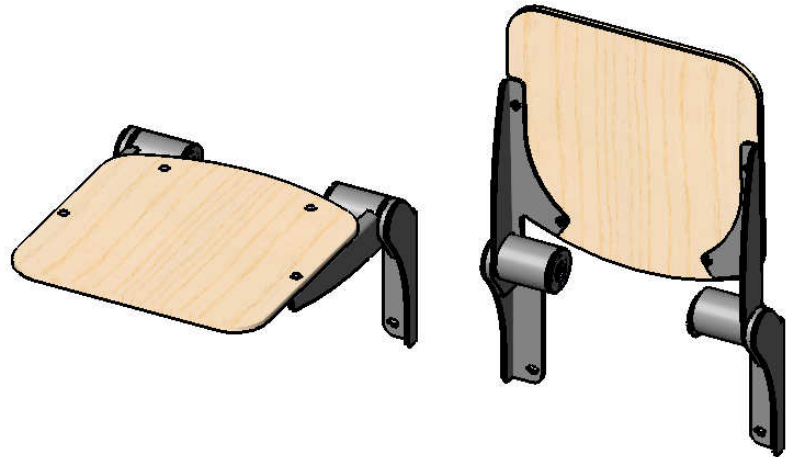

Model 007-82
Folding seat fitting
 wall mounted

example for
 your own
 sitting surface

* variable dimensions,
 depending on your own
 sitting surface