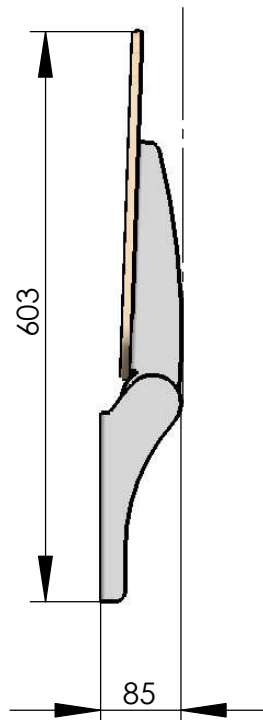

Model 007-82
Folding seat fitting
 wall mounted

example for
 your own
 sitting surface

* variable dimensions,
 depending on your own
 sitting surface