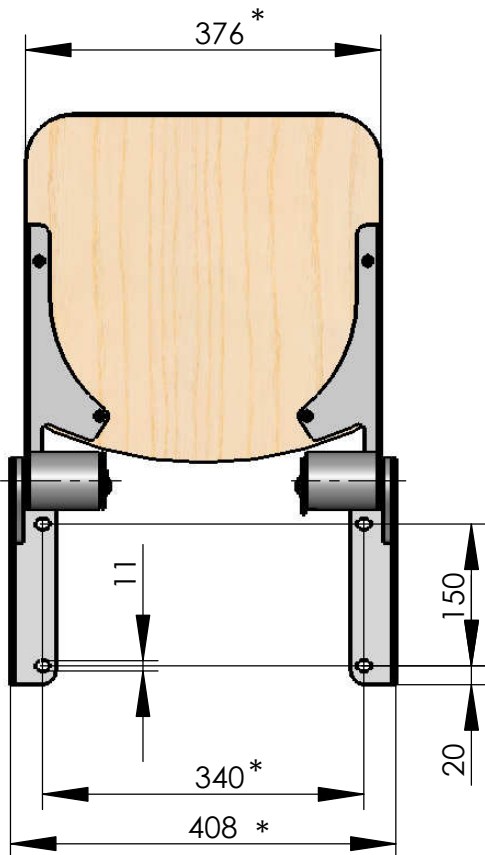

Model 007-82
Folding seat fitting
 wall mounted

example for
 your own
 sitting surface

* variable dimensions,
 depending on your own
 sitting surface