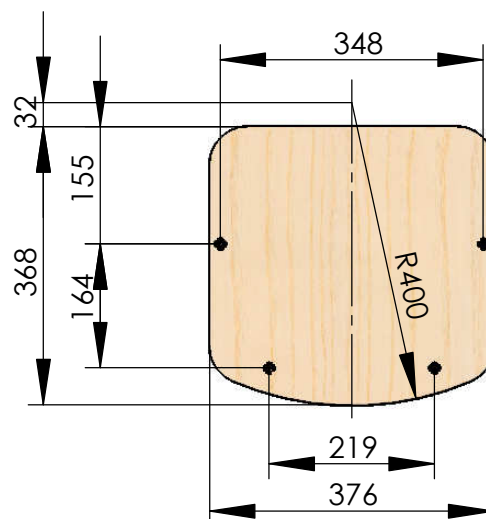

Model 007-82
Folding seat fitting
 wall mounted

example for
 your own
 sitting surface

* variable dimensions,
 depending on your own
 sitting surface