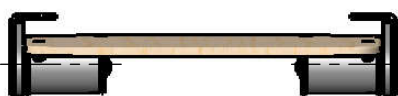

Model 007-82
Folding seat fitting
 wall mounted

example for
 your own
 sitting surface

* variable dimensions,
 depending on your own
 sitting surface